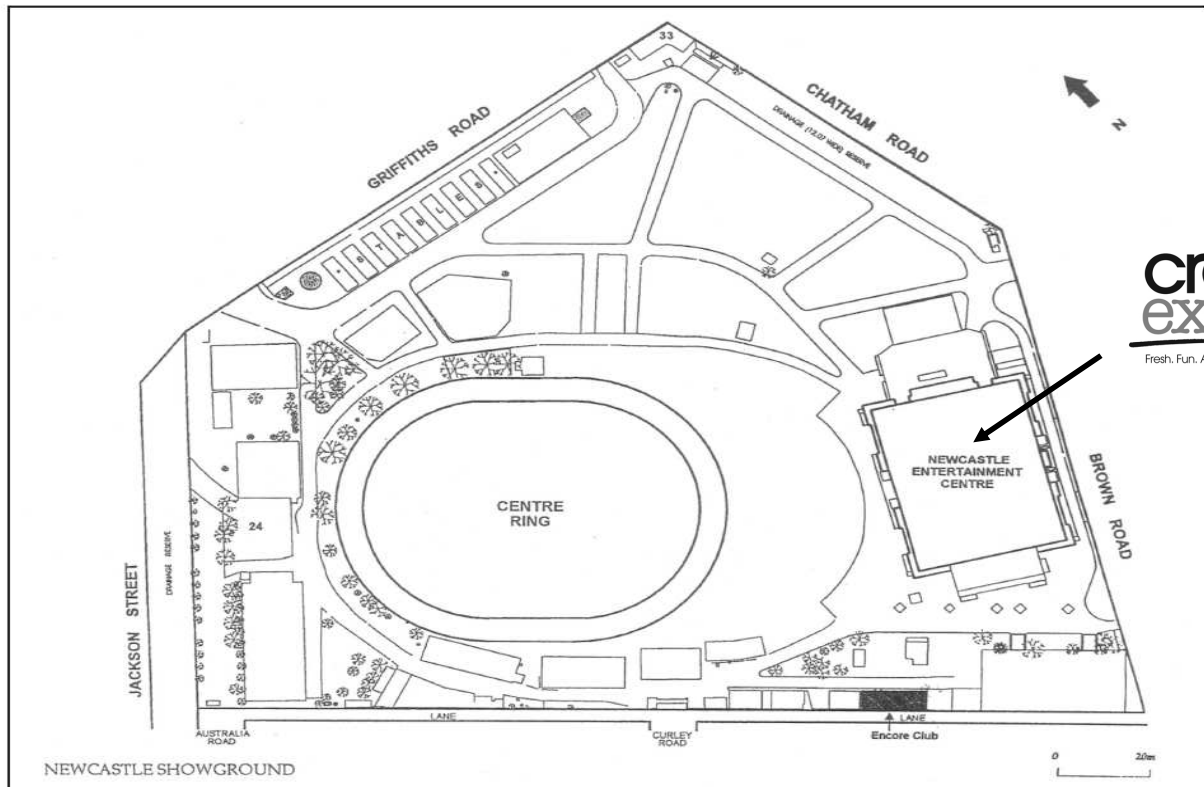

## Welcome to the Newcastle CraftExpo 2010 February 19 – 21, 10am – 4.30pm

Following is the location map for the  
Newcastle Entertainment Centre, Showgrounds, Broadmeadow.

There is parking located within the Showground complex available at a low rate per car, per day. The entrance to this parking area can be found off Griffiths Road.

Coach drop off Brown Road entry – right at entrance.  
You will be directed by the parking attendants to the allocated parking area.

The information is correct at time of printing. Expertise Events holds no responsibility if this changes.